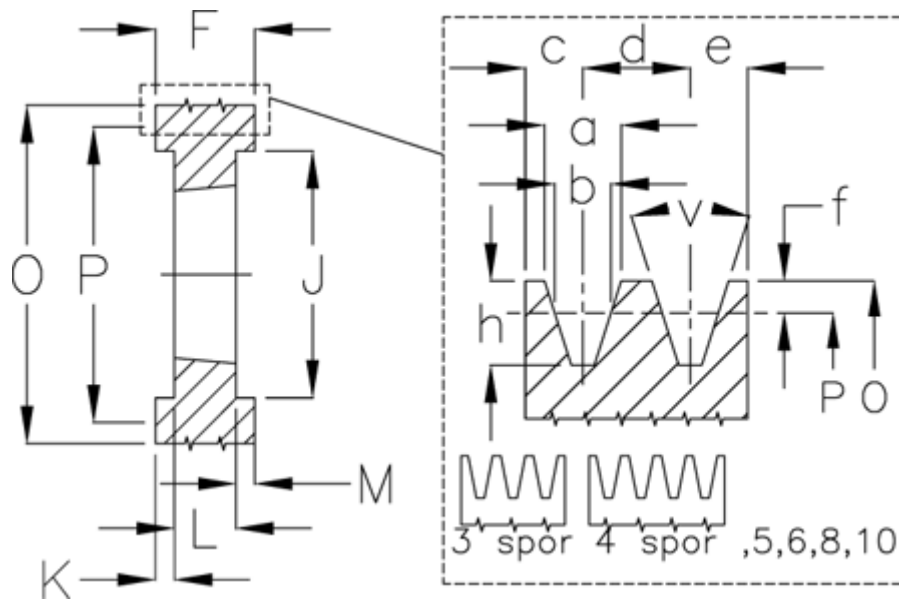

Article number: 604111012504

Description: V-belt pulley SPB 125/4 TL2012

Measures

a	= 16.3	For bush	= 2012	O	= 132.0
b	= 14.0	h	= 17.5	P	= 125
Bush ζ max	= 50	J	= 82	Type	= SPB
c	= 12.5	K	= 25	v	= 34 degrees
d	= 19.0	L	= 32		
e	= 12.5	m	= 25.0		
f	= 3.5	N	= -		
F	= 82	Number of ribs	= 4		